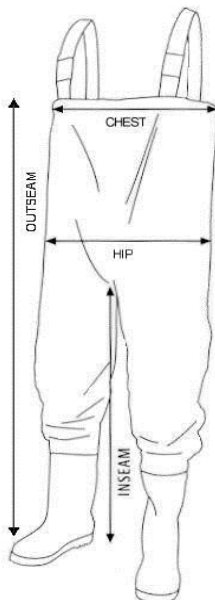

Bison Breathable Wader Size Chart

Bison breathable bootfoot chest wader

UK shoe size	8	9	10	11	12
Waist/Chest	44	47	50	52	54
Inseam	30	32	34	36	38
Outseam	50	52.5	55	57.5	60

Bison breathable stocking foot chest wader

Size		medium	large	ex large	ex ex large
Waist/Chest		40	44	48	52
Inseam		35	36	36	37
UK shoe size		7 to 9	9 to 11	9 to 11	10 to 12

Bison breathable waist wader

Size		medium	large	ex large	ex ex large
Waist/Chest		37	39	41	43
Inseam		33	34	35	36
Outseam		45	47	49	51

all sizes in inches
inseam and outseam
measured from floor

[Click here to view
our full range
of Bison Breathable waders](#)